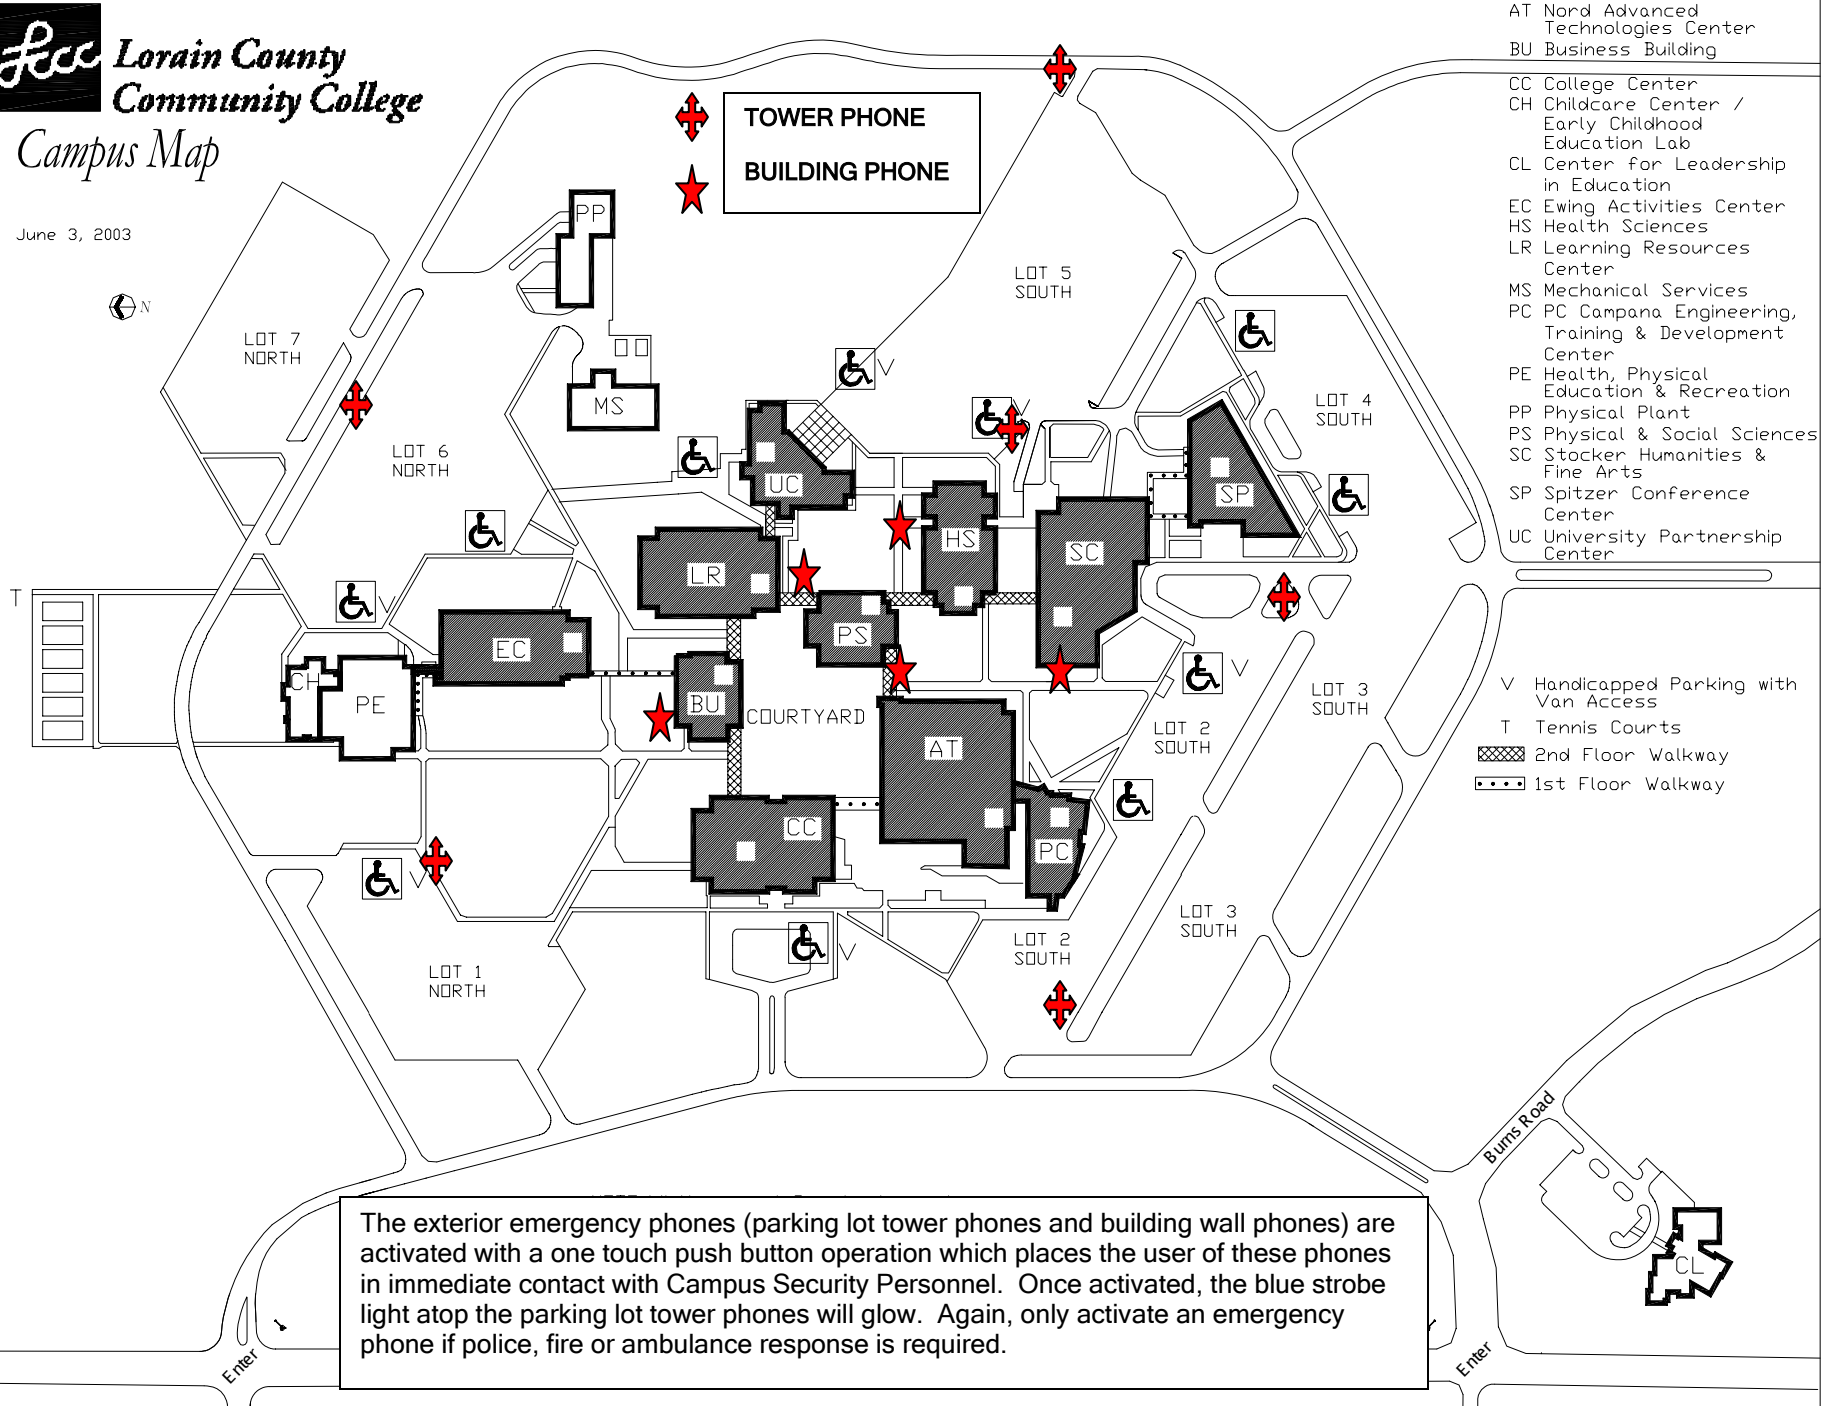

June 3, 2003

- AT Nord Advanced Technologies Center
- BU Business Building
- CC College Center
- CH Childcare Center / Early Childhood Education Lab
- CL Center for Leadership in Education
- EC Ewing Activities Center
- HS Health Sciences
- LR Learning Resources Center
- MS Mechanical Services
- PC PC Campana Engineering, Training & Development Center
- PE Health, Physical Education & Recreation
- PP Physical Plant
- PS Physical & Social Sciences
- SC Stocker Humanities & Fine Arts
- SP Spitzer Conference Center
- UC University Partnership Center

- V Handicapped Parking with Van Access
- T Tennis Courts
- ▨ 2nd Floor Walkway
- ⋯ 1st Floor Walkway

The exterior emergency phones (parking lot tower phones and building wall phones) are activated with a one touch push button operation which places the user of these phones in immediate contact with Campus Security Personnel. Once activated, the blue strobe light atop the parking lot tower phones will glow. Again, only activate an emergency phone if police, fire or ambulance response is required.