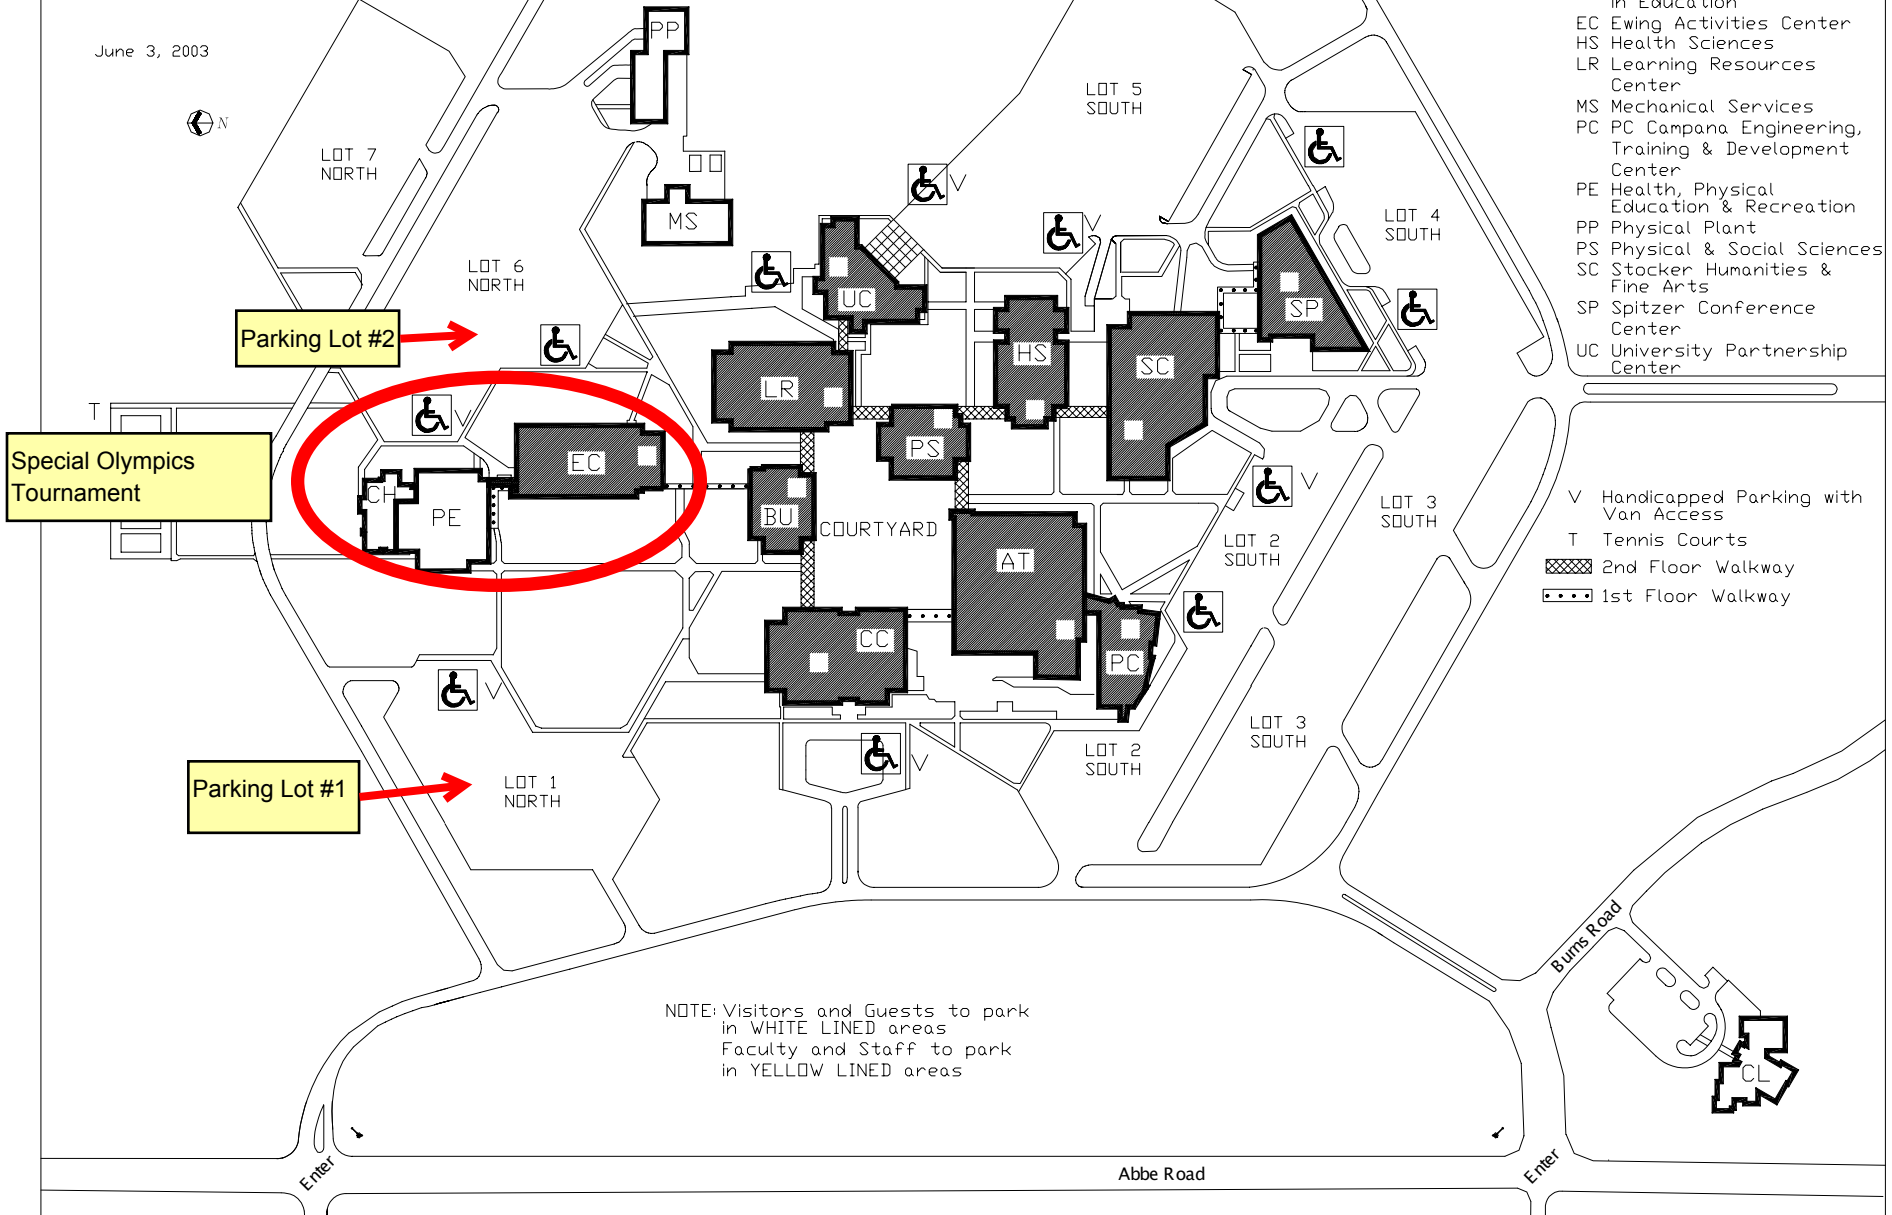

Lorain County Community College
Campus Map

June 3, 2003

- AT Nord Advanced Technologies Center
- BU Business Building
- CC College Center
- CH Childcare Center / Early Childhood Education Lab
- CL Center for Leadership in Education
- EC Ewing Activities Center
- HS Health Sciences
- LR Learning Resources Center
- MS Mechanical Services
- PC PC Campana Engineering, Training & Development Center
- PE Health, Physical Education & Recreation
- PP Physical Plant
- PS Physical & Social Sciences
- SC Stocker Humanities & Fine Arts
- SP Spitzer Conference Center
- UC University Partnership Center

- V Handicapped Parking with Van Access
- T Tennis Courts
- ▨ 2nd Floor Walkway
- ⋯ 1st Floor Walkway

NOTE: Visitors and Guests to park in WHITE LINED areas
Faculty and Staff to park in YELLOW LINED areas