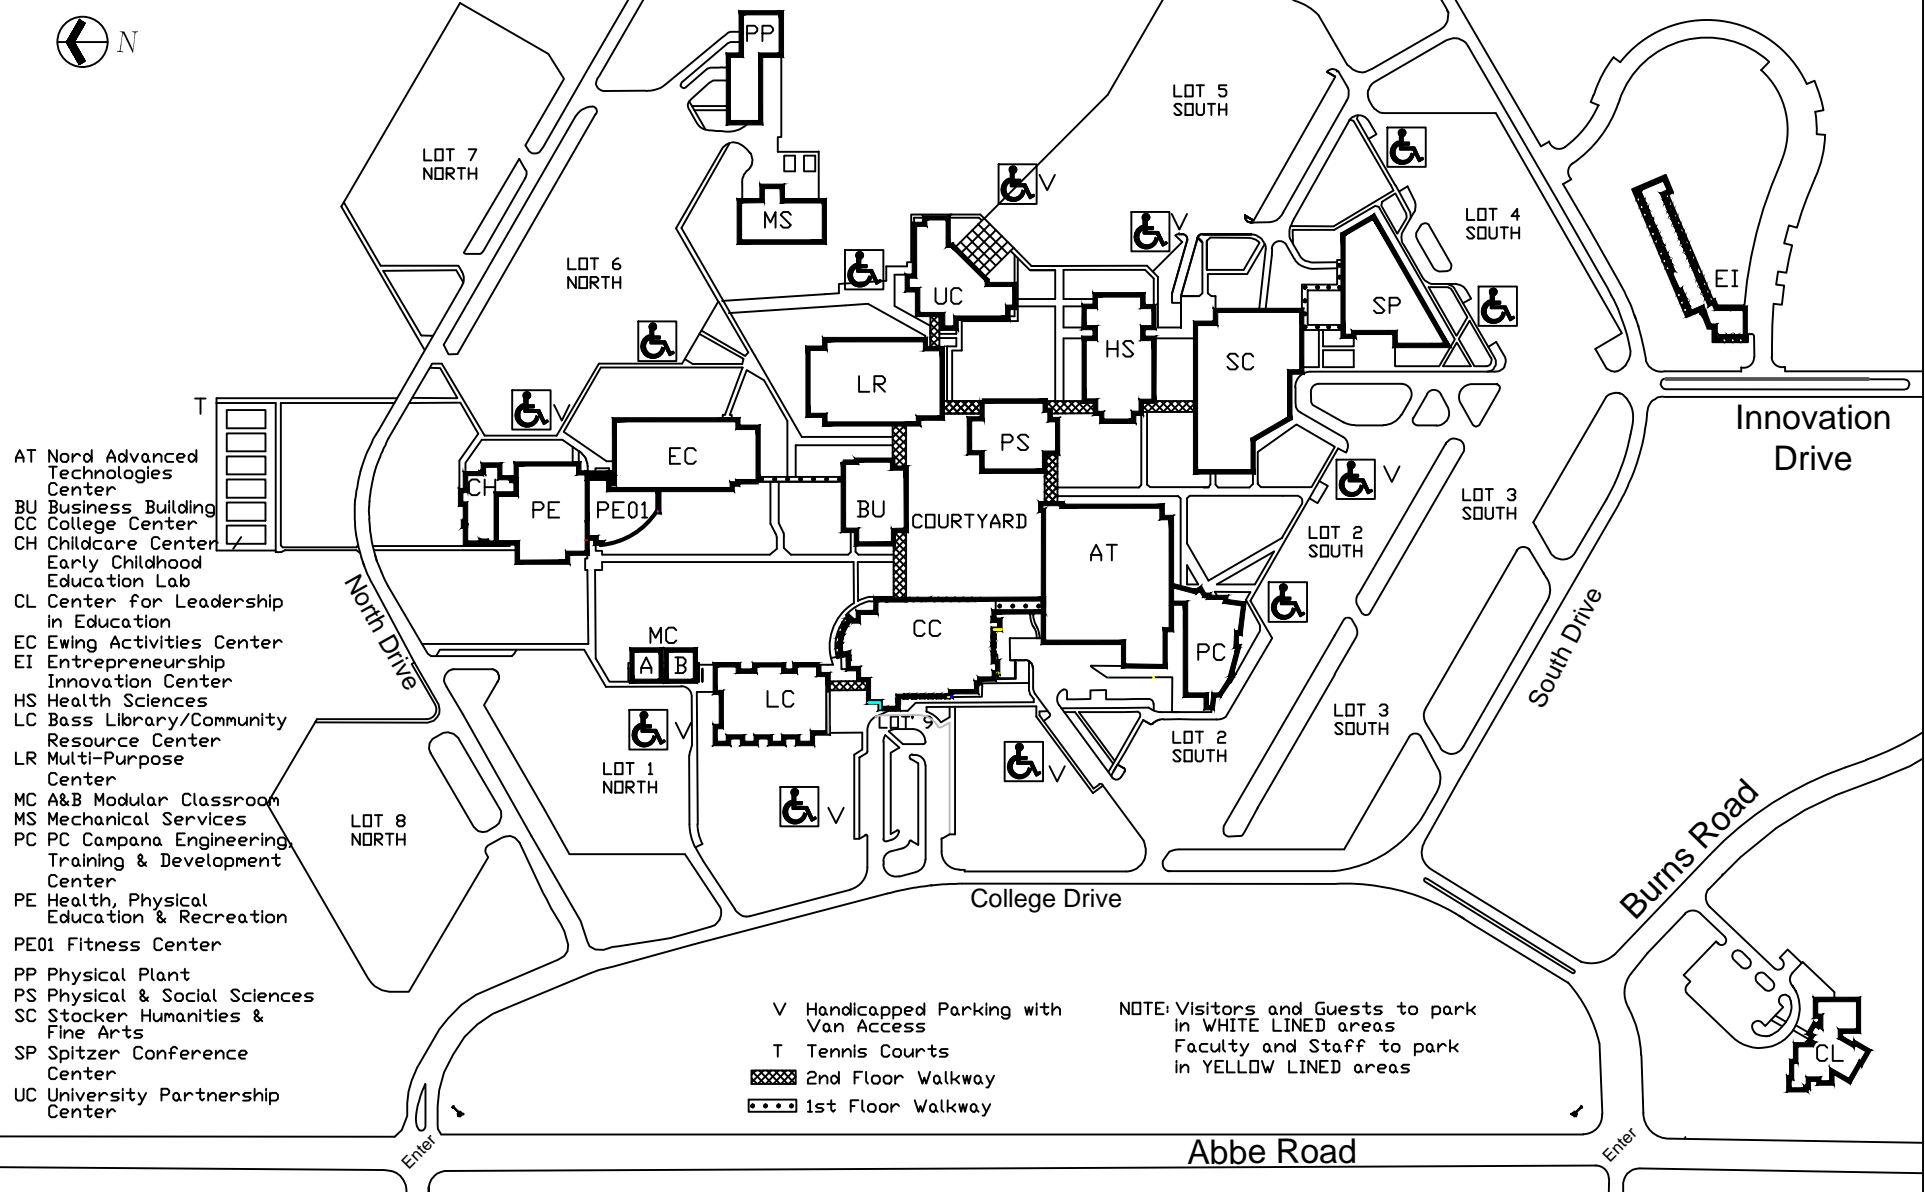

Lorain County Community College

Campus Map

July 2010

- AT Nord Advanced Technologies Center
- BU Business Building
- CC College Center
- CH Childcare Center Early Childhood Education Lab
- CL Center for Leadership in Education
- EC Ewing Activities Center
- EI Entrepreneurship Innovation Center
- HS Health Sciences
- LC Bass Library/Community Resource Center
- LR Multi-Purpose Center
- MC A&B Modular Classroom
- MS Mechanical Services
- PC Campana Engineering, Training & Development Center
- PE Health, Physical Education & Recreation
- PE01 Fitness Center
- PP Physical Plant
- PS Physical & Social Sciences
- SC Stocker Humanities & Fine Arts
- SP Spitzer Conference Center
- UC University Partnership Center

- V Handicapped Parking with Van Access
- T Tennis Courts
- 2nd Floor Walkway
- 1st Floor Walkway

NOTE: Visitors and Guests to park in WHITE LINED areas
Faculty and Staff to park in YELLOW LINED areas