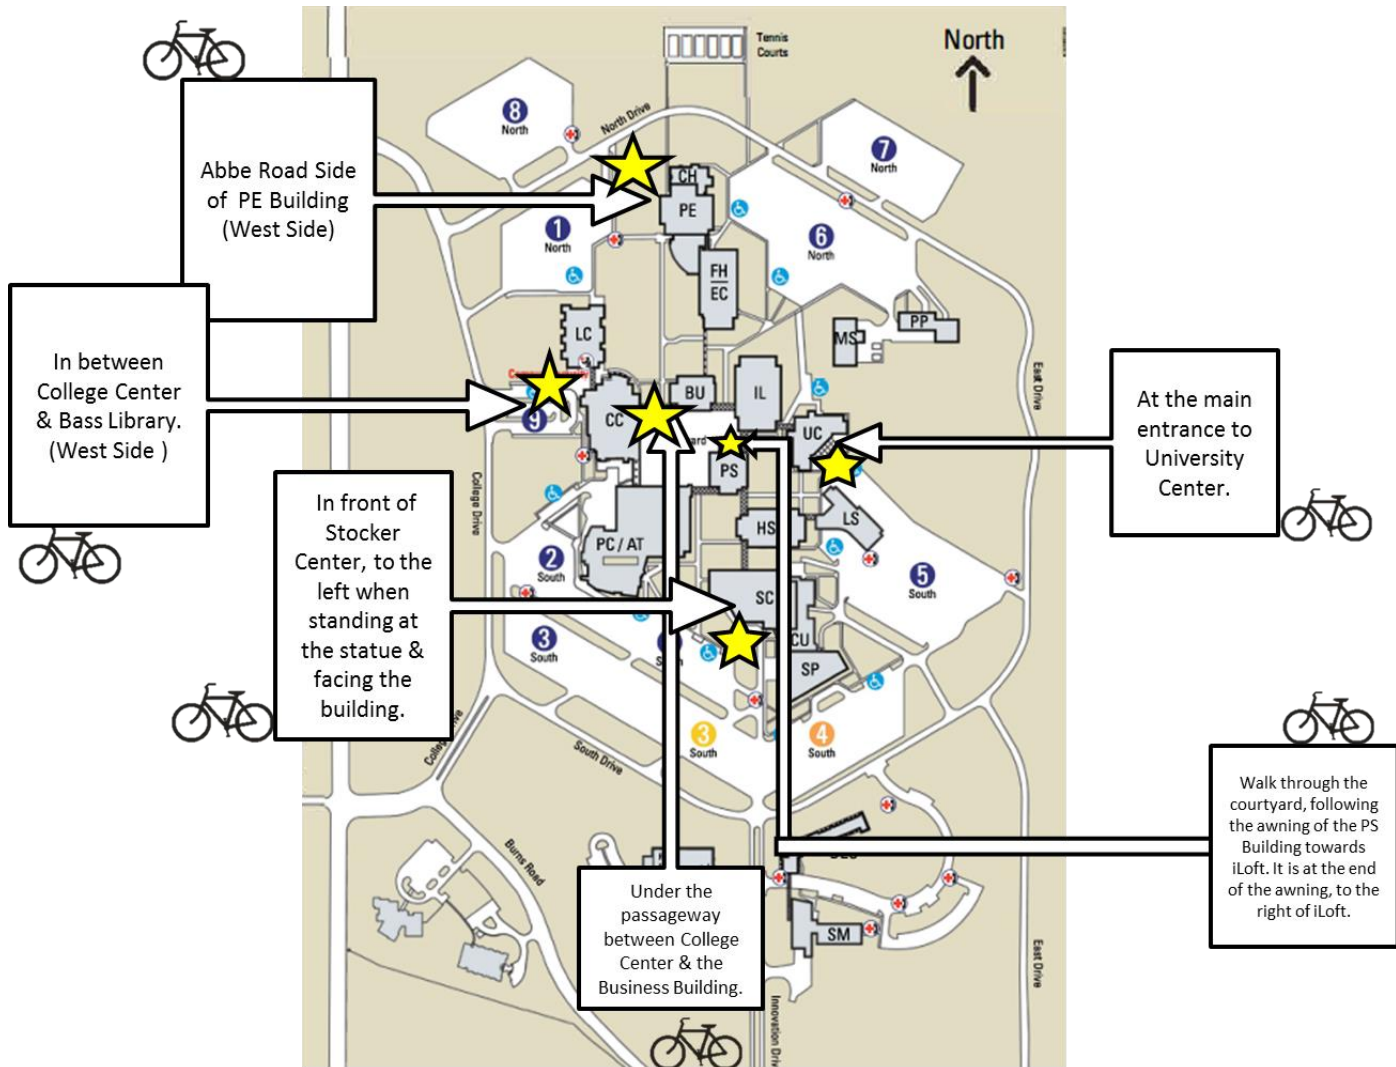

LCCC Bike Rack Locations

For more information, contact:
Lisa Augustine, Professor & Program Coordinator of HPER
laugusti@lorainccc.edu